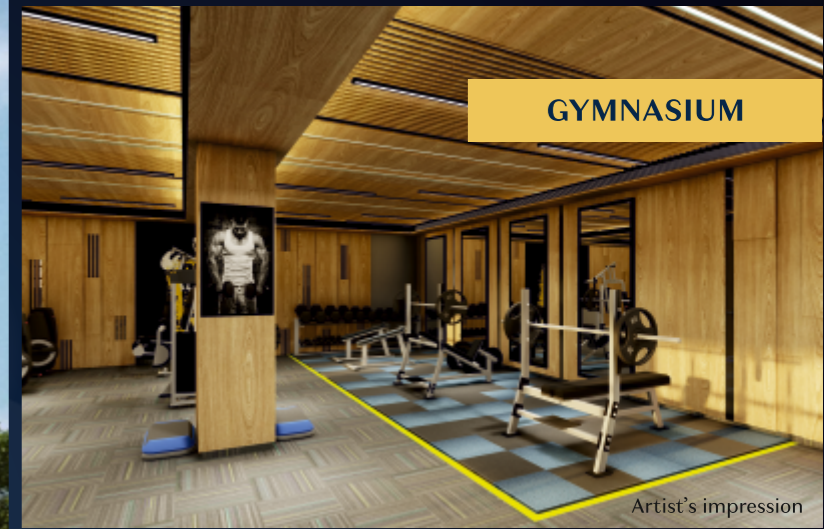

**CHERISH THE JOY OF
CHOOSING THE
BLISSFUL SIDE OF LIFE.**

FOUNTAIN AREA

Artist's impression

SWIMMING POOL

Artist's impression

KIDS PLAY AREA

Artist's impression

A chance to make every day special is rare, and choosing it as a routine is even rarer.
Explore 20+ amenities, all set to take your experiences to an all-new level.

CLUB HOUSE

INDOOR GAMES

GYMNASIUM

SQUASH COURT

**AN UNMISSABLE OPPORTUNITY
TO MAKE FRIENDS &
MEMORIES FOR A LIFETIME.**

Never miss a day to outperform your fitness goals and compete for the best tennis and squash scores. Recharge yourself at the 2-level clubhouse & lead powerful mind games of chess, carrom, and pool table.