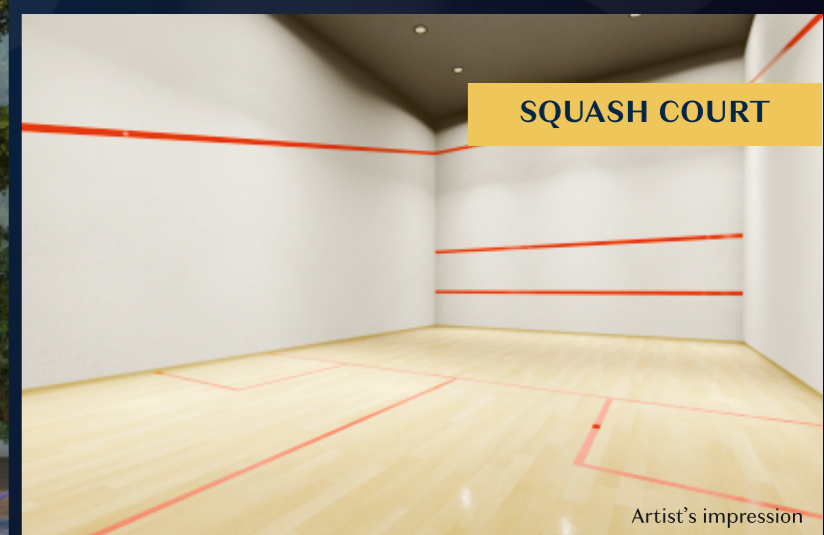

**CHERISH THE JOY OF
CHOOSING THE
BLISSFUL SIDE OF LIFE.**

FOUNTAIN AREA

Artist's impression

SWIMMING POOL

Artist's impression

KIDS PLAY AREA

Artist's impression

A chance to make every day special is rare, and choosing it as a routine is even rarer.
Explore 20+ amenities, all set to take your experiences to an all-new level.

CLUB HOUSE

INDOOR GAMES

GYMNASIUM

SQUASH COURT

**AN UNMISSABLE OPPORTUNITY
TO MAKE FRIENDS &
MEMORIES FOR A LIFETIME.**

Never miss a day to outperform your fitness goals and compete for the best tennis and squash scores. Recharge yourself at the 2-level clubhouse & lead powerful mind games of chess, carrom, and pool table.

THE EPICENTER OF OPPORTUNITIES THAT ADDS EXCLUSIVITY TO LIFE.

Katrap in Badlapur is a neighbourhood teeming with a host of comforts, conveniences, and connectivity nodes. Cherish the life you always wished for and evolve your experiences.